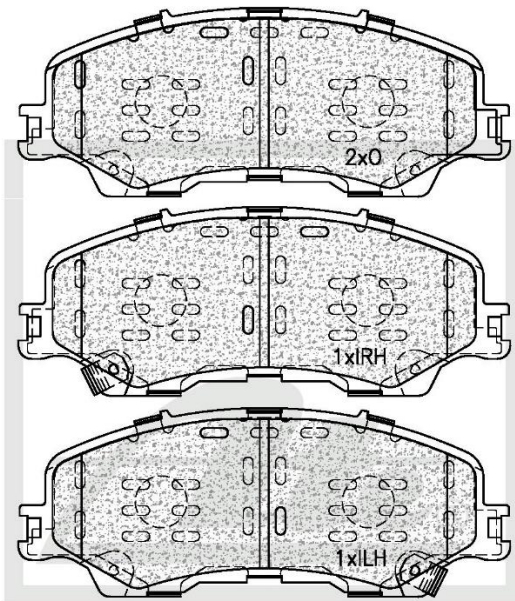

NEW PART NUMBER

Drawing

SUPPLIED WITH 2 X WEAR INDICATOR PADS PER SET
NOTE : L + R HANDED

← 152 → 58.3 ← 16.4 →

Details of New Part

Brake Pad – Front

Product Dimensions

Length – 152.0mm

Height – 58.3mm

Thickness – 16.4mm

Package Dimensions

Weight – 1964.7g

L – 185.5mm

W – 100.0mm

H – 65.16mm

Barcode